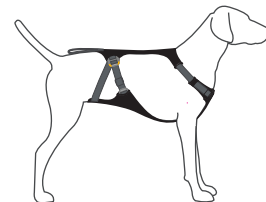

# Load Up™ Harness

an automotive canine travel harness designed to safely transport dogs to and from adventures and make extended wear comfortable. This harness has been dynamically tested at MGA Research Corp (a National Highway Traffic Safety Administration contracted test facility) under the conditions outlined in Federal Motor Vehicle Safety Standard in 213

## KEY FEATURES

- A** Universal seat belt attachment
- B** All-metal, strength-rated hardware
- C** Comfortable for extended wear
- D** Secures dogs during sudden vehicle movements

**ACTIVITIES:** Vehicle Travel

### DOG'S GIRTH

Measure around widest part of rib cage

**XXS**

13-17 in  
(33-43 cm)

**XS**

17-22 in  
(43-56 cm)

**S**

22-27 in  
(56-69 cm)