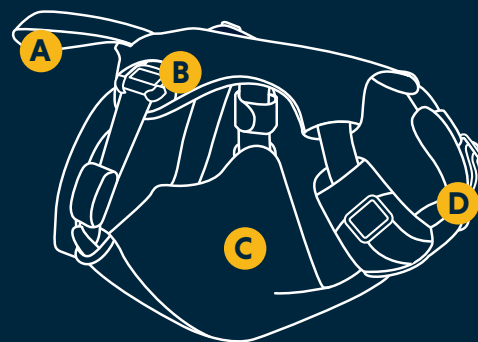

KEY FEATURES

- **A** Universal seat belt attachment
- **B** All-metal, strength-rated hardware
- **C** Comfortable for extended wear
- **D** Secures dogs during sudden vehicle movements