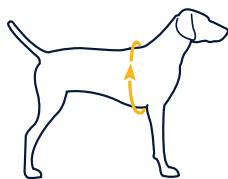

# Load Up™ Harness

an automotive canine travel harness designed to safely transport dogs to and from adventures and make extended wear comfortable. This harness has been dynamically tested at MGA Research Corp (a National Highway Traffic Safety Administration contracted test facility) under the conditions outlined in Federal Motor Vehicle Safety Standard in 213

## KEY FEATURES

- A** Universal seat belt attachment
- B** All-metal, strength-rated hardware
- C** Comfortable for extended wear
- D** Secures dogs during sudden vehicle movements

**ACTIVITIES:** Vehicle Travel

## SIZING

### DOG'S GIRTH

Measure around widest part of rib cage

**XXS**

13-17 in  
(33-43 cm)

**XS**

17-22 in  
(43-56 cm)

**S**

22-27 in  
(56-69 cm)